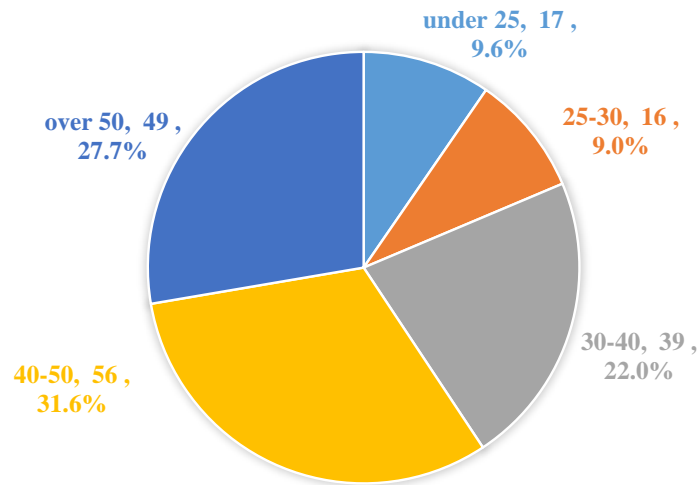

Pingtung Prison's Zhutian Branch ,Agency of Corrections , Ministry of Justice
Characteristics of New Prisoners

Unit : Persons

Year (Month)	Total	Sex		Age					Education			
		Male	Female	under 25	25-30	30-40	40-50	over 50	Junior High School	Senior High School	College & Graduate School	Others
2020	1,205	1,069	136	82	93	254	431	345	489	528	53	135
2021	992	897	95	71	67	191	329	334	407	427	50	108
2022	1,013	917	96	57	89	191	332	344	395	446	46	126
2023	1,157	1,008	149	70	128	257	366	336	457	518	64	118
Jan.-Feb. 2024	177	149	28	17	16	39	56	49	70	88	4	15

AGE OF NEW PRISONERS

Jan.-Feb. 2024

EDUCATION OF NEW PRISONERS

Jan.-Feb. 2024