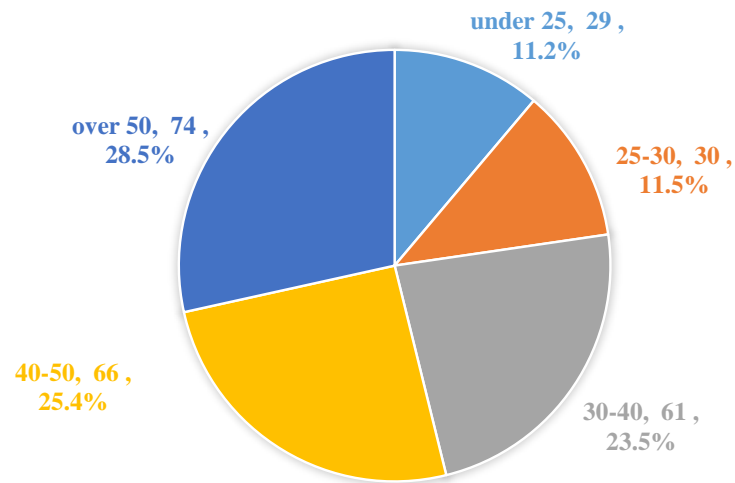

Pingtung Prison's Zhutian Branch ,Agency of Corrections , Ministry of Justice
Characteristics of New Prisoners

Unit : Persons

Year (Month)	Total	Sex		Age					Education			
		Male	Female	under 25	25-30	30-40	40-50	over 50	Junior High School	Senior High School	College & Graduate School	Others
2022	1,013	917	96	57	89	191	332	344	395	446	46	126
2023	1,157	1,008	149	70	128	257	366	336	457	518	64	118
2024	1,144	991	153	92	107	239	353	353	427	552	71	94
2025	1,152	977	175	131	105	258	335	323	418	587	78	69
Jan.-Mar. 2026	260	222	38	29	30	61	66	74	102	125	19	14

AGE OF NEW PRISONERS

Jan.-Mar. 2026

EDUCATION OF NEW PRISONERS

Jan.-Mar. 2026