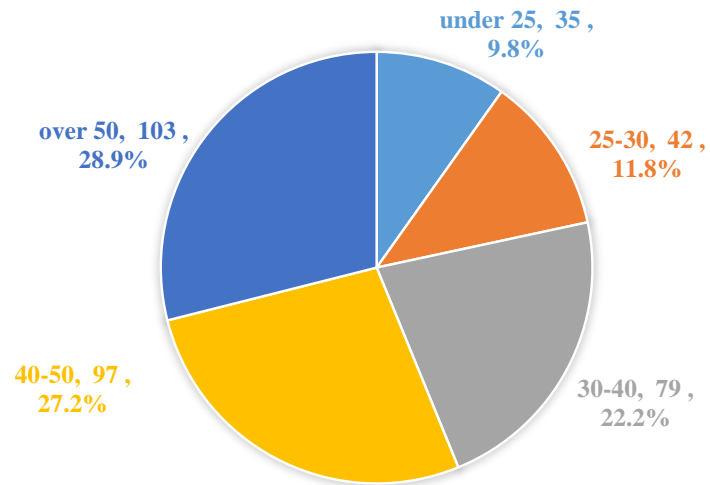

Pingtung Prison's Zhutian Branch ,Agency of Corrections , Ministry of Justice
Characteristics of New Prisoners

Unit : Persons

Year (Month)	Total	Sex		Age					Education			
		Male	Female	under 25	25-30	30-40	40-50	over 50	Junior High School	Senior High School	College & Graduate School	Others
2022	1,013	917	96	57	89	191	332	344	395	446	46	126
2023	1,157	1,008	149	70	128	257	366	336	457	518	64	118
2024	1,144	991	153	92	107	239	353	353	427	552	71	94
2025	1,152	977	175	131	105	258	335	323	418	587	78	69
Jan.-Apr. 2026	356	306	50	35	42	79	97	103	135	175	25	21

AGE OF NEW PRISONERS

Jan.-Apr. 2026

EDUCATION OF NEW PRISONERS

Jan.-Apr. 2026